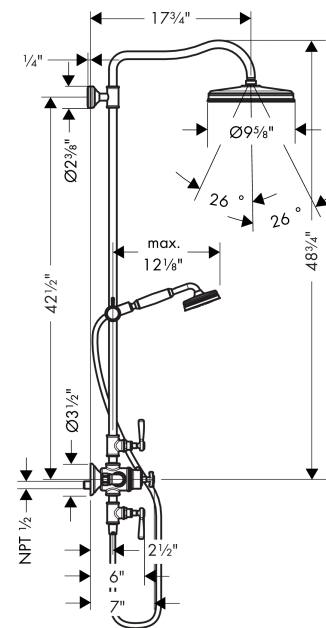

Scale drawing