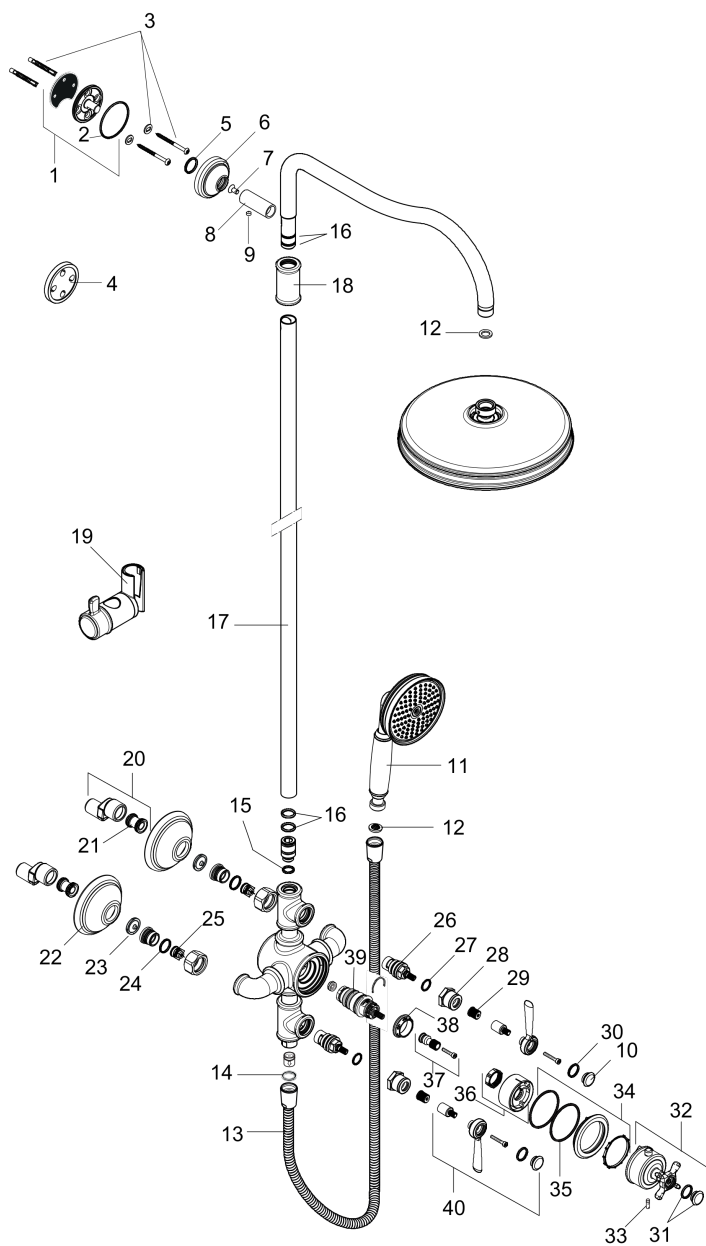

AXOR Montreux
Showerpipe 240 1-Jet, 2.0 GPM
 Finishes : **chrome** Part no. : **16572001**

Description

Features

- consists of: Showerhead, Handshower, Thermostatic shower mixer, Handshower hose, Slider
- Flow: 2.0 GPM (7.6 L/Min)
- Outlets may not be operated simultaneously
- Shower outlet flow: 2.0 GPM (7.6 L/min)
- Anti-scald 100° safety stop
- Integrated volume controls
- Exposed installation
- Thermostatic cartridge

Year of production: >01/18

AXOR Montreux
Showerpipe 240 1-Jet, 2.0 GPM
 Finishes : **chrome** Part no. : **16572001**

Spare parts list

Year of production: >01/18

Pos.	Description	Part no.	Price	PU
1	wall flange	95688000	-	1
2	O-Ring 50x2	98187000	-	1
3	mounting set	96179000	-	1
4	tile-matching-disk	95239000	-	1
5	O-ring 20x2	98165000	-	1
6	escutcheon Ø 60 mm	92982000	-	1
7	screw	92137000	-	1
8	sleeve	92166000	-	1
9	hollow set screw M6x5	98447000	-	1
10	set of screw covers	93182000	-	1
11	handshower	16320000	-	1
12	filter packing	94246000	-	1
13	shower hose 1,60 m	28116000	-	1
14	seal	98058000	-	1
15	O-ring 12x2,25	98382000	-	1
16	O-ring 15x2,5	98131000	-	1
17	pipe 973 mm	92468000	-	1
18	sleeve	92983000	-	1
19	support, assy	98723000	-	1
20	set of S-unions (±32 mm)	98592000	-	1
21	noise reduction	96429000	-	1
22	escutcheon	98595000	-	1
23	filter packing	96922000	-	1
24	O-ring 17x1,5	98137000	-	1
25	non return valve	96737000	-	1
26	shut off unit right closing	94009000	-	1
27	O-ring 14x1,78	92984000	-	1
28	sleeve	92712000	-	1
29	adapter for handle	92375000	-	1
30	O-ring 16x2	98133000	-	1
31	set of screw covers, cold / hot water / neutral	97987000	-	1
32	handle for thermostat	16594000	-	1
33	hollow set screw M5x16	97666000	-	1
34	deco-ring	92985000	-	1
35	O-ring 48x2,5	92987000	-	1
36	sleeve	92986000	-	1
37	adapter for handle	96435000	-	1
38	nut	98913000	-	1
39	thermostat cartridge	98282001	-	1
40	handle	92705000	-	1